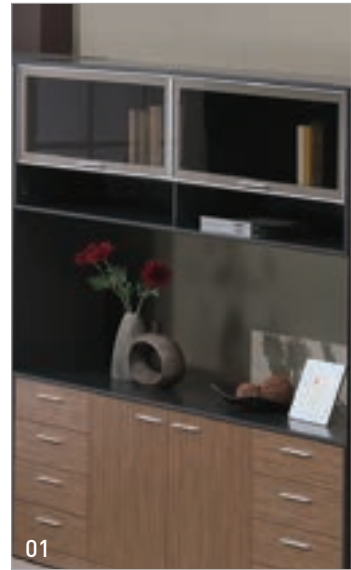

01 다양한 수납의 상부장

반 개방감이 느껴지는 유리 도어와 함께 오픈 수납이 공존하는 상부장은 집무공간의 인테리어 효과와 수납의 확장성을 확보해 드립니다.

02 옷장 내부의 액세서리

인출식 옷걸이 · 거울 · 행잉 섯트로 구성되어 수납과 정리를 도와드리며 편리함을 극대화시켜드립니다.

03 공기 순환의 환풍구

공기 순환의 원활함을 고려한 세심한 배려의 환풍구를 장착하여 사용자의 만족감을 높여드립니다.

CABINET 캐비닛

FMRE-CAD03
W800×D400×H2000
24060381 ₩ 870,000

CABINET 책장/반유리/잠금장치유

FMRE-HG03
W800×D400×H2000
24060355 ₩ 860,000

CABINET 캐비닛

FMRE-CHD03
W600×D400×H2000
24060380 ₩ 750,000

CABINET 사물함/옷장

FMRE-L03
W600×D400×H2000
24060358 ₩ 756,000

CABINET 캐비닛/상부장

FMRE-SG03
W2100×D400×H600
24069858 ₩ 680,000